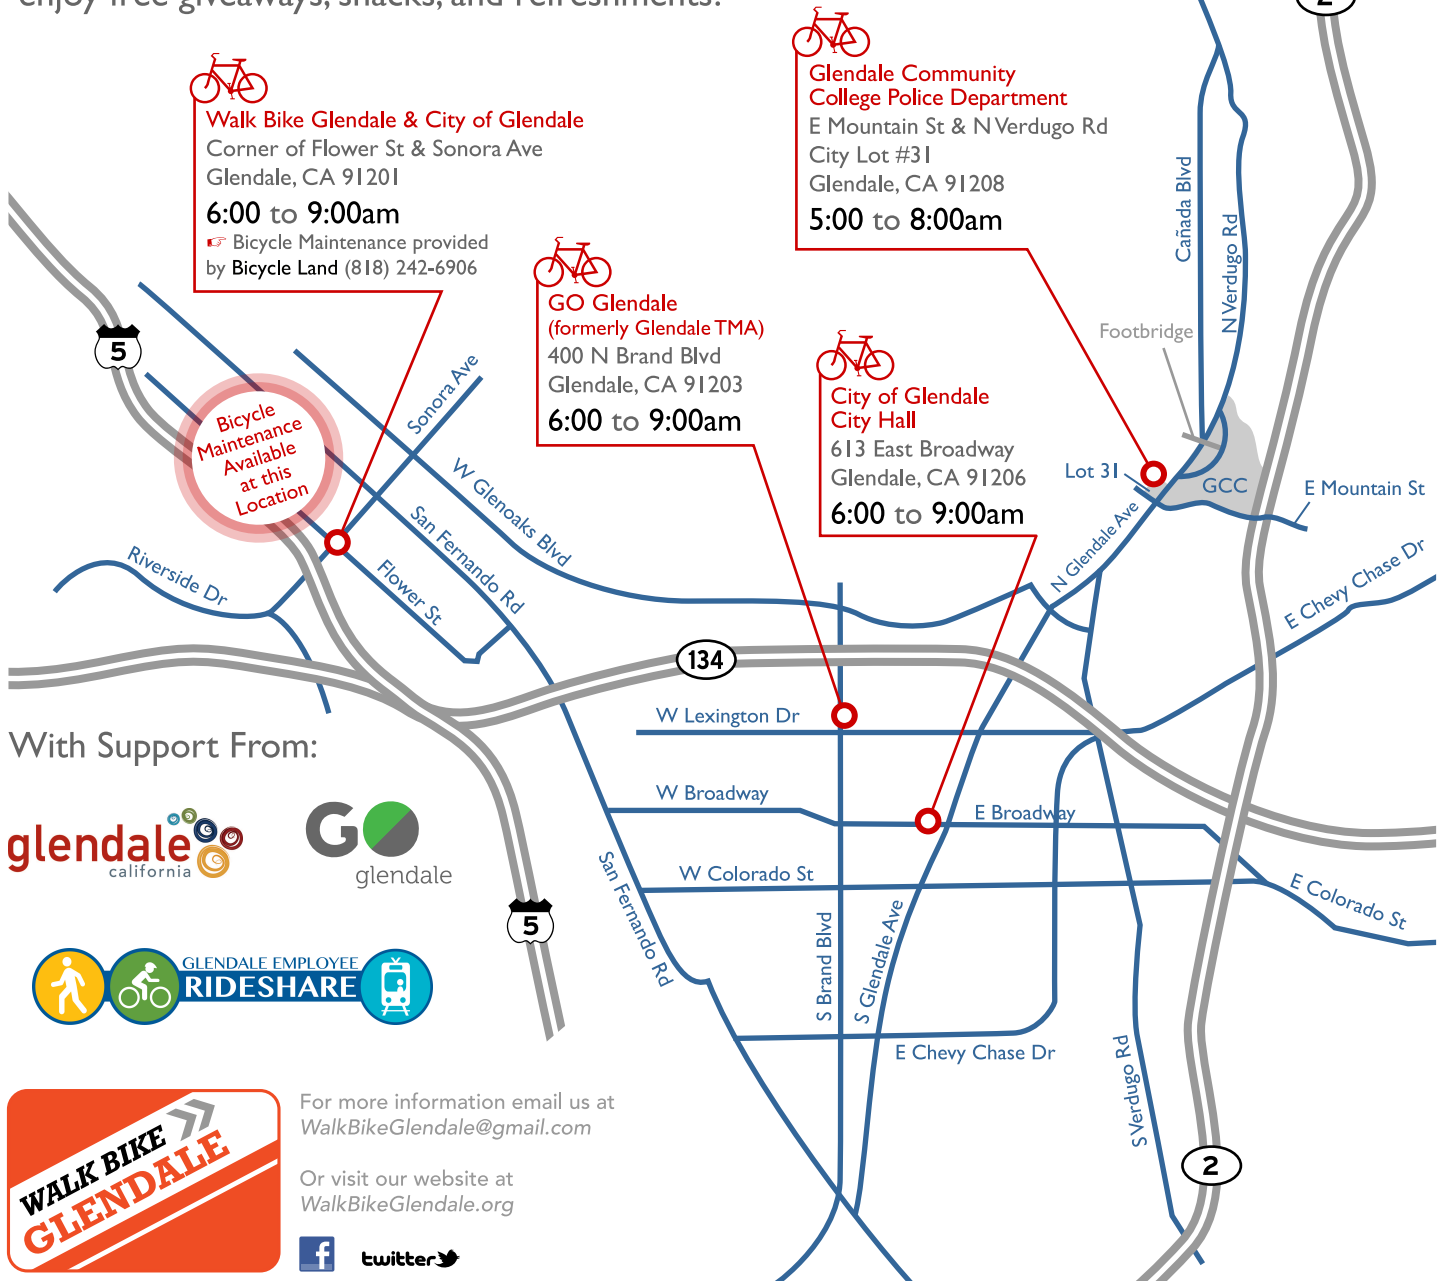

Glendale, California

# Bike To Work Day 2014

## Thursday, May 15

Join us at the following pit stop locations and enjoy free giveaways, snacks, and refreshments!

With Support From:

For more information email us at [WalkBikeGlendale@gmail.com](mailto:WalkBikeGlendale@gmail.com)