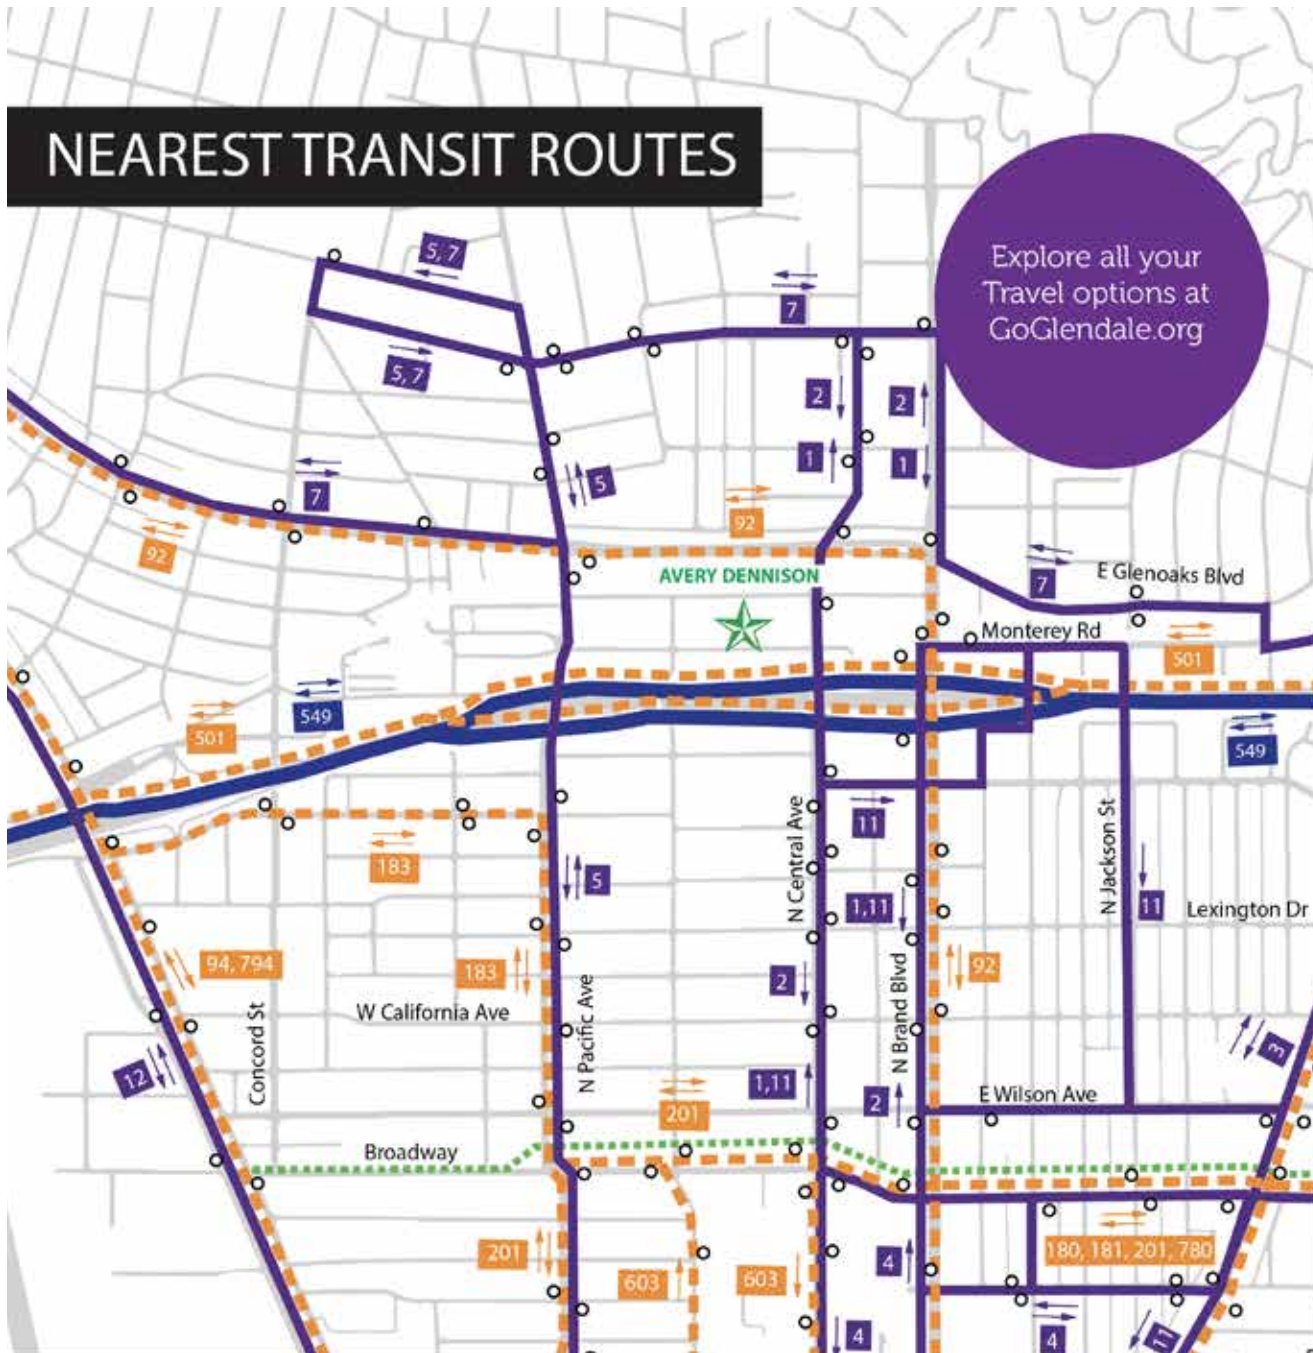

Train

The Glendale Train Station is located at 400 W Cerritos Ave, Glendale, CA, 91204. Three train lines served by **Amtrak** (Amtrak.com) and **Metrolink** (Metrolinktrains.com) stop at the station. For ticket holders, Beeline routes 2 and 11 take you from the train station to Avery Dennison free of charge. Amtrak and Metrolink ticket prices vary according to the origin- destination distance. A Metrolink monthly pass is available and can be used on Amtrak trains.

For personalized trip planning assistance and more, join the Commuter Club at GoGlendale.org/CommuterClub or contact us at contact@GoGlendale.org or **818-543-7641**.

NEAREST TRANSIT ROUTES

Avery Dennison

ROUTE & FARE INFORMATION

Explore all your Travel options at GoGlendale.org

Operator	Nearest Routes	Cash Fare
glendalebeeline.com	1 Glendale Transportation Ctr - Stocker Square Via North Central/ South Brand	\$1/ride Routes 1-7
	2 Glendale Transportation Ctr - Stocker Square Via North Brand / South Central	\$2/ride Routes 11-12
	5 Pacific Community Center & Park to Glendale High School Via Riverdale Dr/ Colorado St/ Broadway	
	7 Riverside Rancho to Glendale Community College (GCC) Via Western Av/ Glenoaks Blvd/ Stocker St/ Glendale Av	
	11 Metrolink Express: Glendale Transportation Center to Downtown Glendale (M-F) Via Central Av/ Brand Bl/ Wilson St/ Colorado St	
Metro.net	92 Burbank Station - Downtown LA	\$1.75/ride
	94 Sun Valley - Downtown LA	
	180/181 Hollywood - Glendale - Pasadena	
	183 Sherman Oaks - Glendale Station	
	201 LA - Silverlake - Glendale	
	501 NoHo - Pasadena	
	603 Glendale Galleria - Grand Station	
	780 Sylmar - Downtown LA	
ladotransit.com	549 San Fernando Valley - Pasadena Via Burbank and Glendale	\$1.50 - 3.00/ride Depending on distance